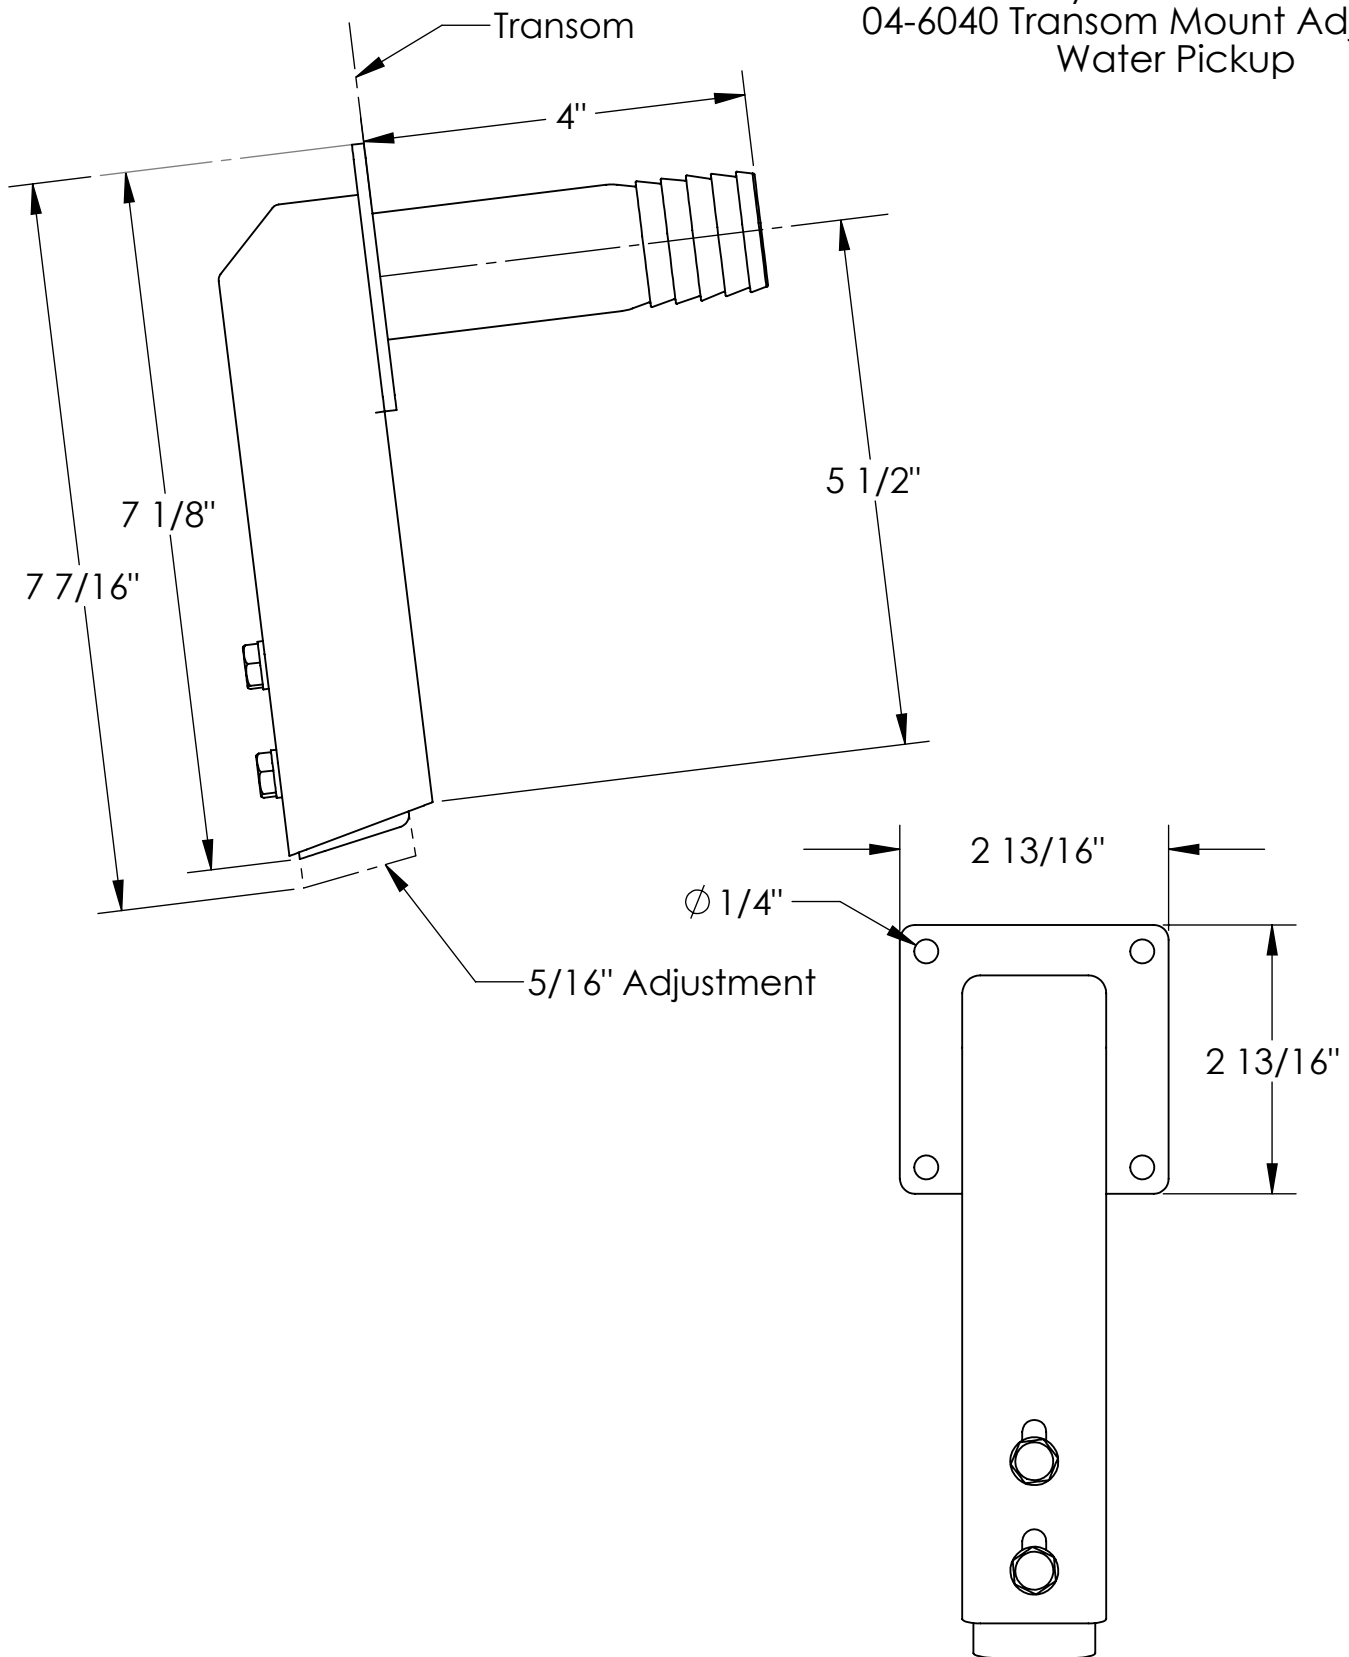

IMCO

Quality Marine Products
04-6040 Transom Mount Adjustable
Water Pickup

IMCO

510 East Arrow Hwy
San Dimas, CA 91773
(800) 899-8058 (909) 592-6162 Fax (909) 592-6052
info@imcomarine.com www.imcomarine.com